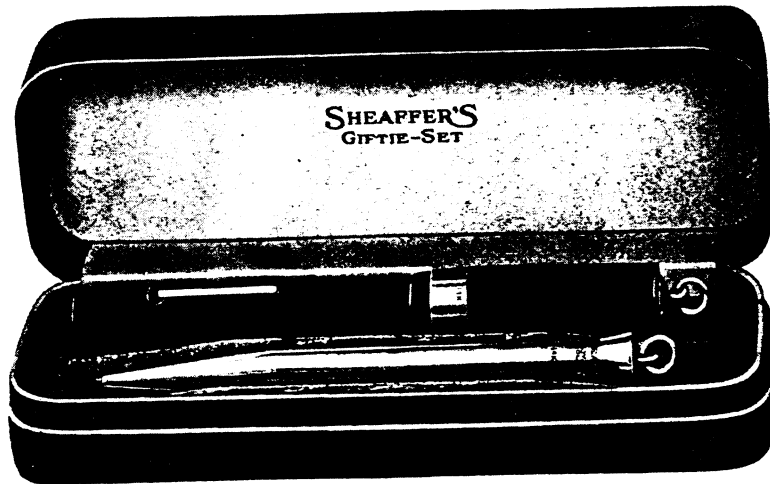

Sheaffer's Giftie Sets

Regular length—pen five inches, pencil five inches

Set No.	Pcl. No.	Pcl. Price	Pen No.	Pen Price	Set Price
EA—DA	Solid Green Gold	\$18.00	29C—Ebony Solid Green Gold	\$ 8.00	\$26.00